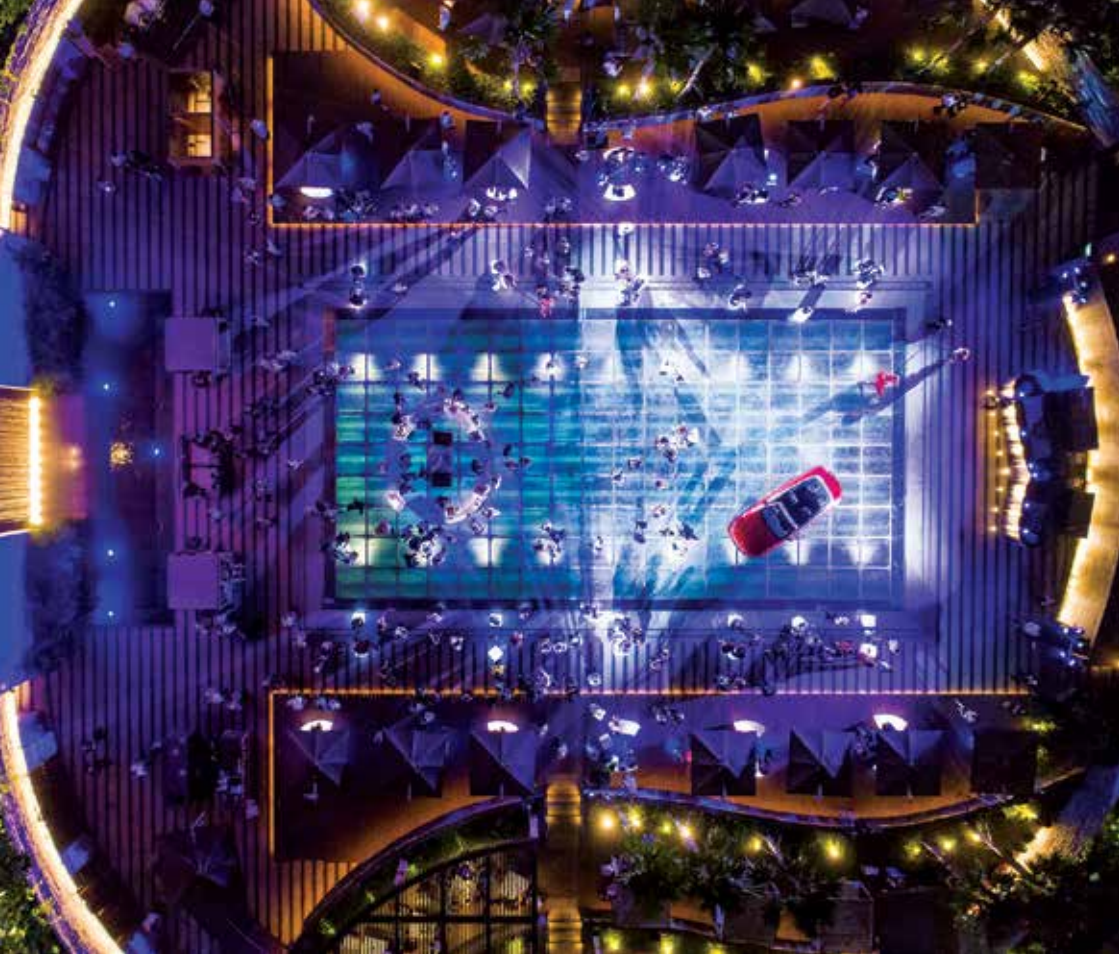

THE RITZ - CARLTON

MILLENNIA SINGAPORE

POOL EVENTS

The Ritz-Carlton, Millenia Singapore is the first luxury hotel in Singapore to offer the flexibility of holding events over water through partially, or completely covering the outdoor pool, adding up to 15,000 square feet of events space – providing a novel venue for hosting a memorable outdoor pool party.

CAR/PRODUCT LAUNCHES

Make a grand arrival via the pool entrance along Raffles Avenue by literally driving the latest super car onto the rectangular pool platform right in front of your guests.

Capacity: 800 persons (Standing)

DINNER/COCKTAIL EVENTS

Thrill your guests with a unique gastronomic overwater dining experience.

Capacity: 300 persons (Seated)
1,000 persons (Standing)

RUNWAY

Make strides in the fashion scene with a unique outdoor runway showcase held over the pool.

Capacity: 300 persons (Seated)

LIFESTYLE PARTIES

For the ultimate outdoor revelry, transform the swimming pool into an exciting club venue by building a dance floor to fit perfectly on top of it. An elevated DJ console can be constructed above the platform for a modern outdoor party experience.