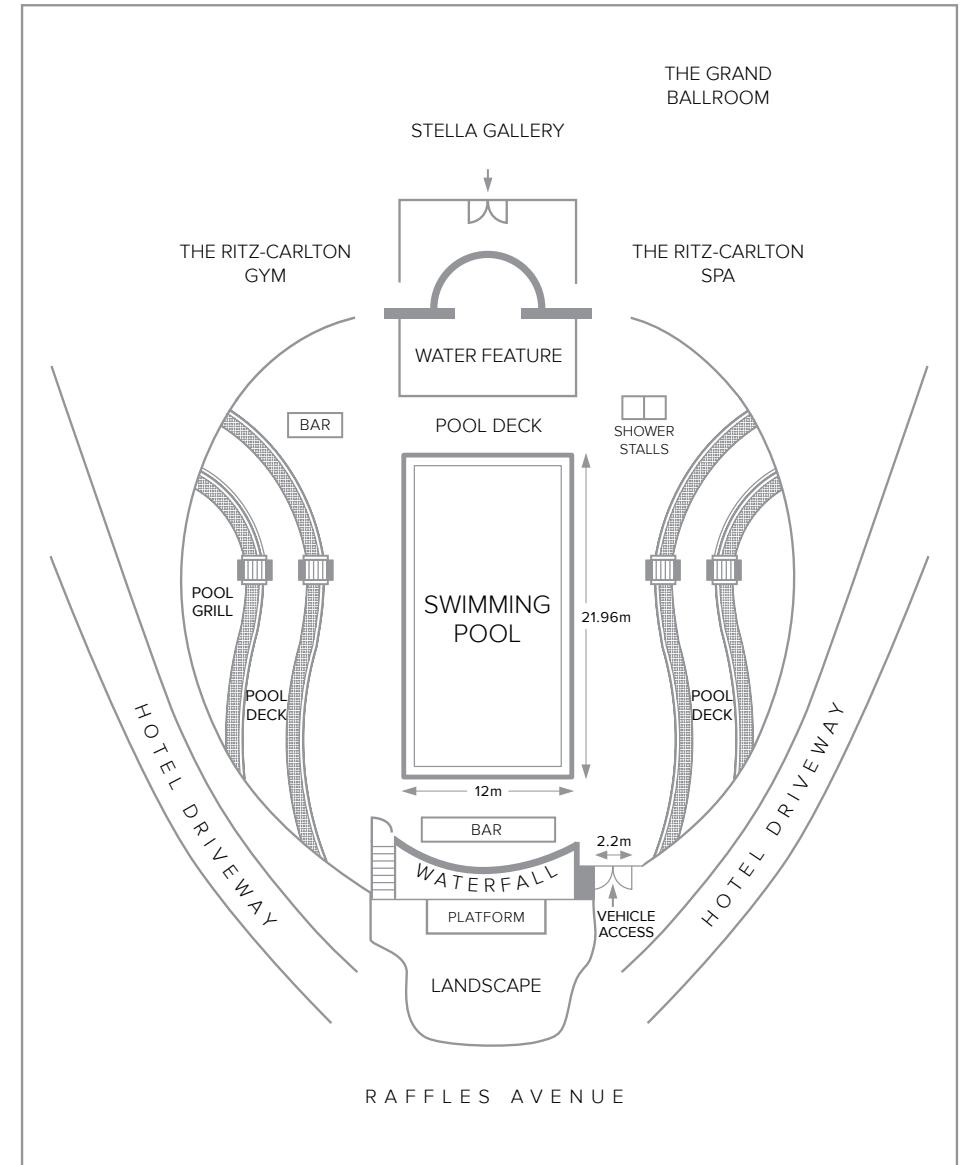

DINNER/COCKTAIL EVENTS

Thrill your guests with a unique gastronomic overwater dining experience.

Capacity: 300 persons (Seated)
1,000 persons (Standing)

RUNWAY

Make strides in the fashion scene with a unique outdoor runway showcase held over the pool.

Capacity: 800 persons (Standing)

WEDDINGS

Say "I do" on an aisle built over water. This unique wedding venue allows couples to personalise the space with floral arches, candles, billowing fabrics or even custom build a wedding chapel or pavilion.

Capacity: 300 persons (Seated)

LIFESTYLE PARTIES

For the ultimate outdoor revelry, transform the swimming pool into an exciting club venue by building a dance floor to fit perfectly on top of it. An elevated DJ console can be constructed above the platform for a modern outdoor party experience.

Capacity: 800 persons (Standing)

For event enquiries, please contact **65.6434.5076** or email rc.sinrz.catering@ritzcarlton.com

POOL AREA FLOOR PLAN – LEVEL ONE

THE RITZ - CARLTON

MILLENNIA SINGAPORE

7 RAFFLES AVENUE